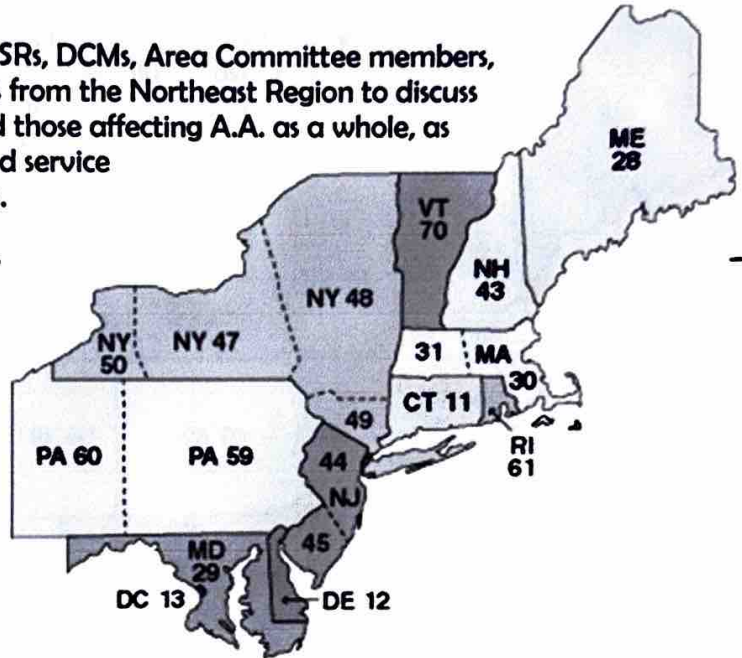

NERAASA 2026

NorthEast Regional A.A. Service Assembly

All A.A. members are welcome! #ComeMeetMaine! Area 28

PURPOSE: The purpose of NERAASA is for GSRs, DCMs, Area Committee members, and Intergroup/Central Office Representatives from the Northeast Region to discuss General Service Conference- related issues and those affecting A.A. as a whole, as well as pertinent aspects of recovery, unity, and service common to the Areas of the Northeast Region.

February 20-22, 2026

Holiday Inn By the Bay
88 Spring St
Portland, ME 04101

Deadline for hotel registrations 1/19/2026

ROUNDTABLES: Intergroups (Saturday Only) ~ DCM/Alternate DCM/DCMC ~ GSRs/Alternate GSRs ~ PI/CPC/Literature ~ Corrections/ Bridging the Gap/ Grapevine/ Treatment ~ Delegates/Alternate Delegates ~ Secretary/Registrars ~ Accessibilities/ Remote Communities/ Website and Technology ~ Area Chairs/ Alternate Area Chairs ~ Treasurers/ Alternate Treasurers ~ Young People (after hours) ~ Spanish (after hours)